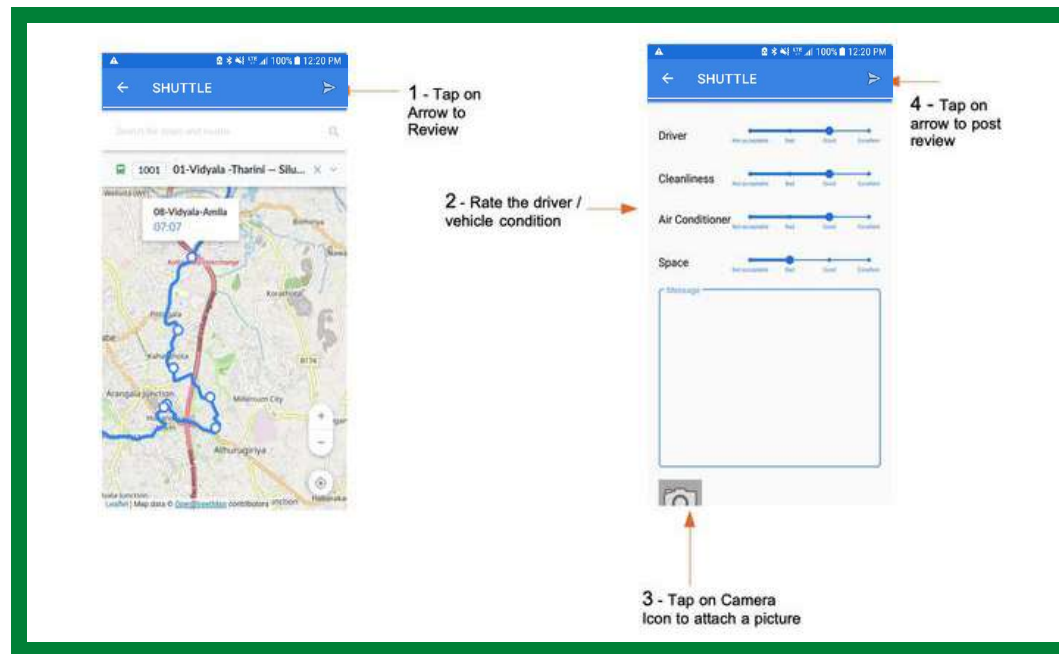

Rate Your Ride - Steps to follow

Home Page

Download reports to Excel

Date	Route	Comment	Air Condition	Cleanliness	Driver	Space	Photo
2019-10-24 09:11:20.454	1002	test	Good	Good	Good	Good	Show
2019-10-22 12:02:44.440	1002		Good	Good	Good	Good	Show
2019-10-21 11:25:35.936	MAS WAIT NO MORE - TEST QR CODE	regards for Sri Sri Sri Ravi Kumar and then the first to comment I am not sure what to do it in my	Good	Bad	Not acceptable	Excellent	Show
2019-10-24 12:22:00.415	1002		Good	Good	Good	Good	Show

View picture

SHUTTLE Stats web

Extract, view and download (CSV, EXCEL) feed back data filtered by vehicle, fleet or all for analysis.