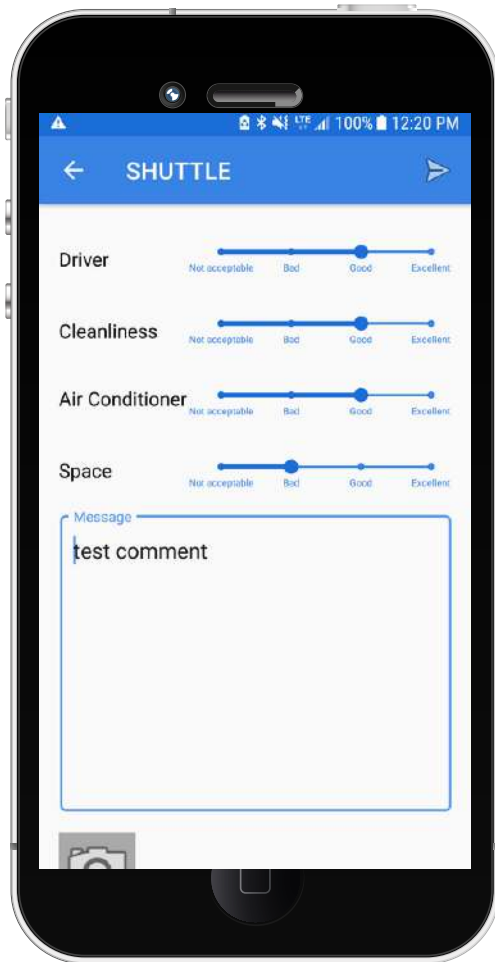

Ride rating system