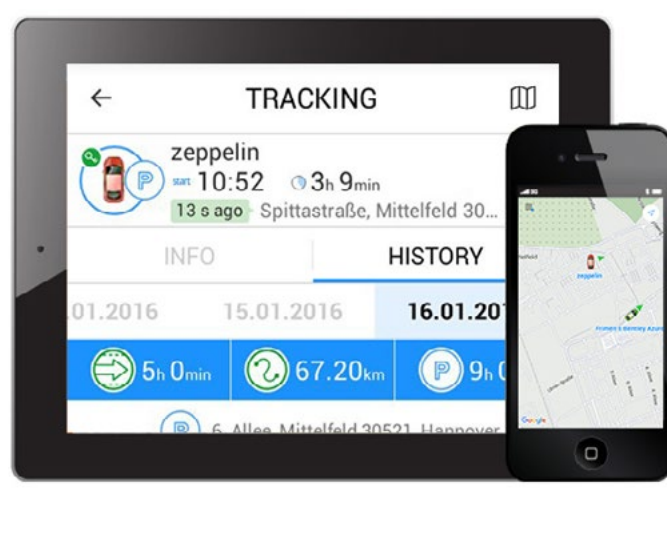

FiOS 8

This page is clickable