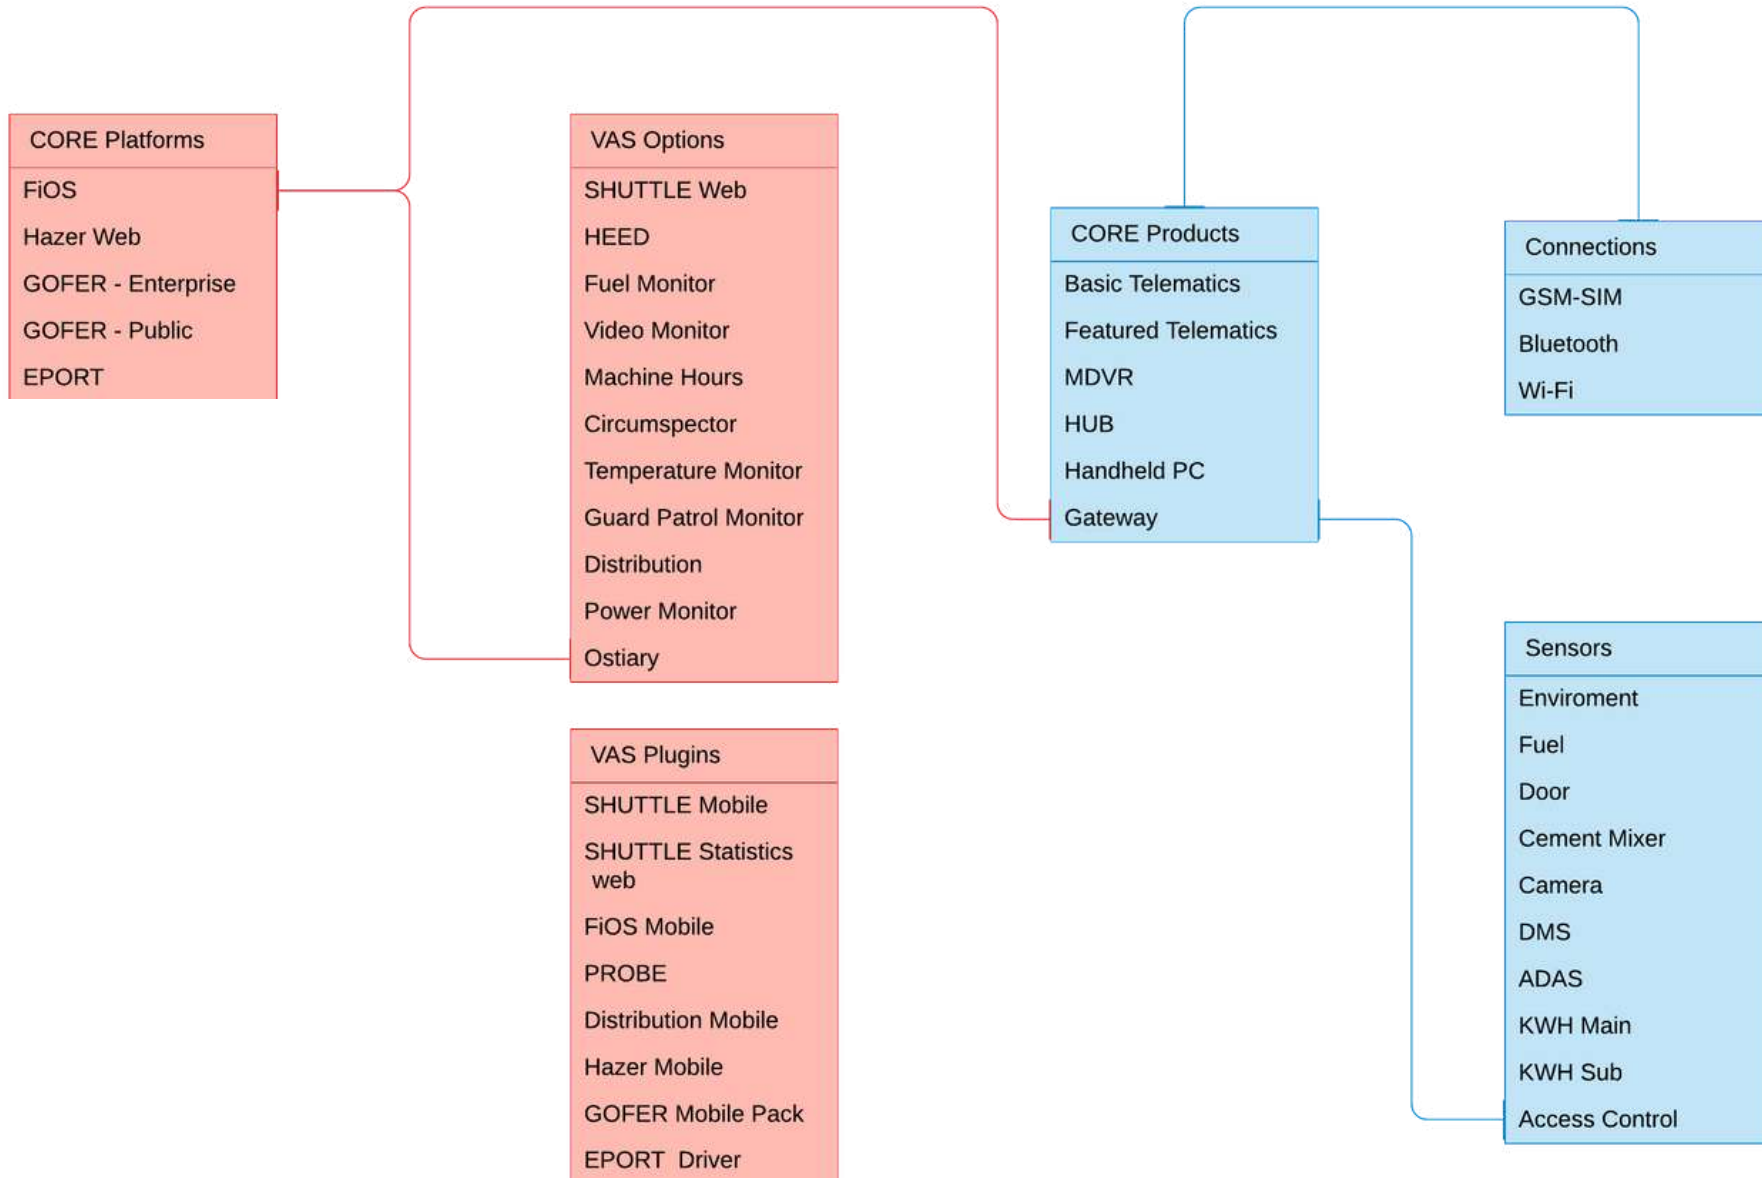

OSTIARY

WE GOT YOUR ENTRANCE COVERED

You no longer need a person to do temperature checks, see if wearing masks and control access based on the identity and more...

KLOUDIP OSTIARY will take care of it for you much more accurately than a human!

OSTIARY FOOTPRINT ON OUR SOLUTION MIX

KLOUDSKY®

HARDWARE

Key Benefits

- High speed thermal camera to capture temperature even when several people approach at once.
- Contactless face detection technology for identification for attendance recording and access control.
- Face detection capability when wearing mask.
- Detect and warn when not wearing a mask.
- Contactless and fool-proof attendance recording.
- Capability to cluster multiple units and coordinate access.
- Remote monitoring and reporting capability via KLOUDIP FiOS telematics platform.
- Detailed record of individual temperatures, time, if they were wearing a mask and more.
- Capability to take action centrally and instantly when violate policy.

No more risk of dependancy on a security guards decision for your safety...

SYSTEM FUNCTIONALITY

A perfect tool for business data analysis and visualization - Synchronize all data to a central point for accurate and timely decision making with absolutely no room for human error. KLOUDIP Telematics platform will make available the vital data at your finger tips.

All-In-One Solution - OSTIARY unlike many other conventional solutions is a single contactless fool proof interface. As a result data are available to access instantly from anywhere and interfaces are synchronized when multiple units are deployed in order to precisely manage access.