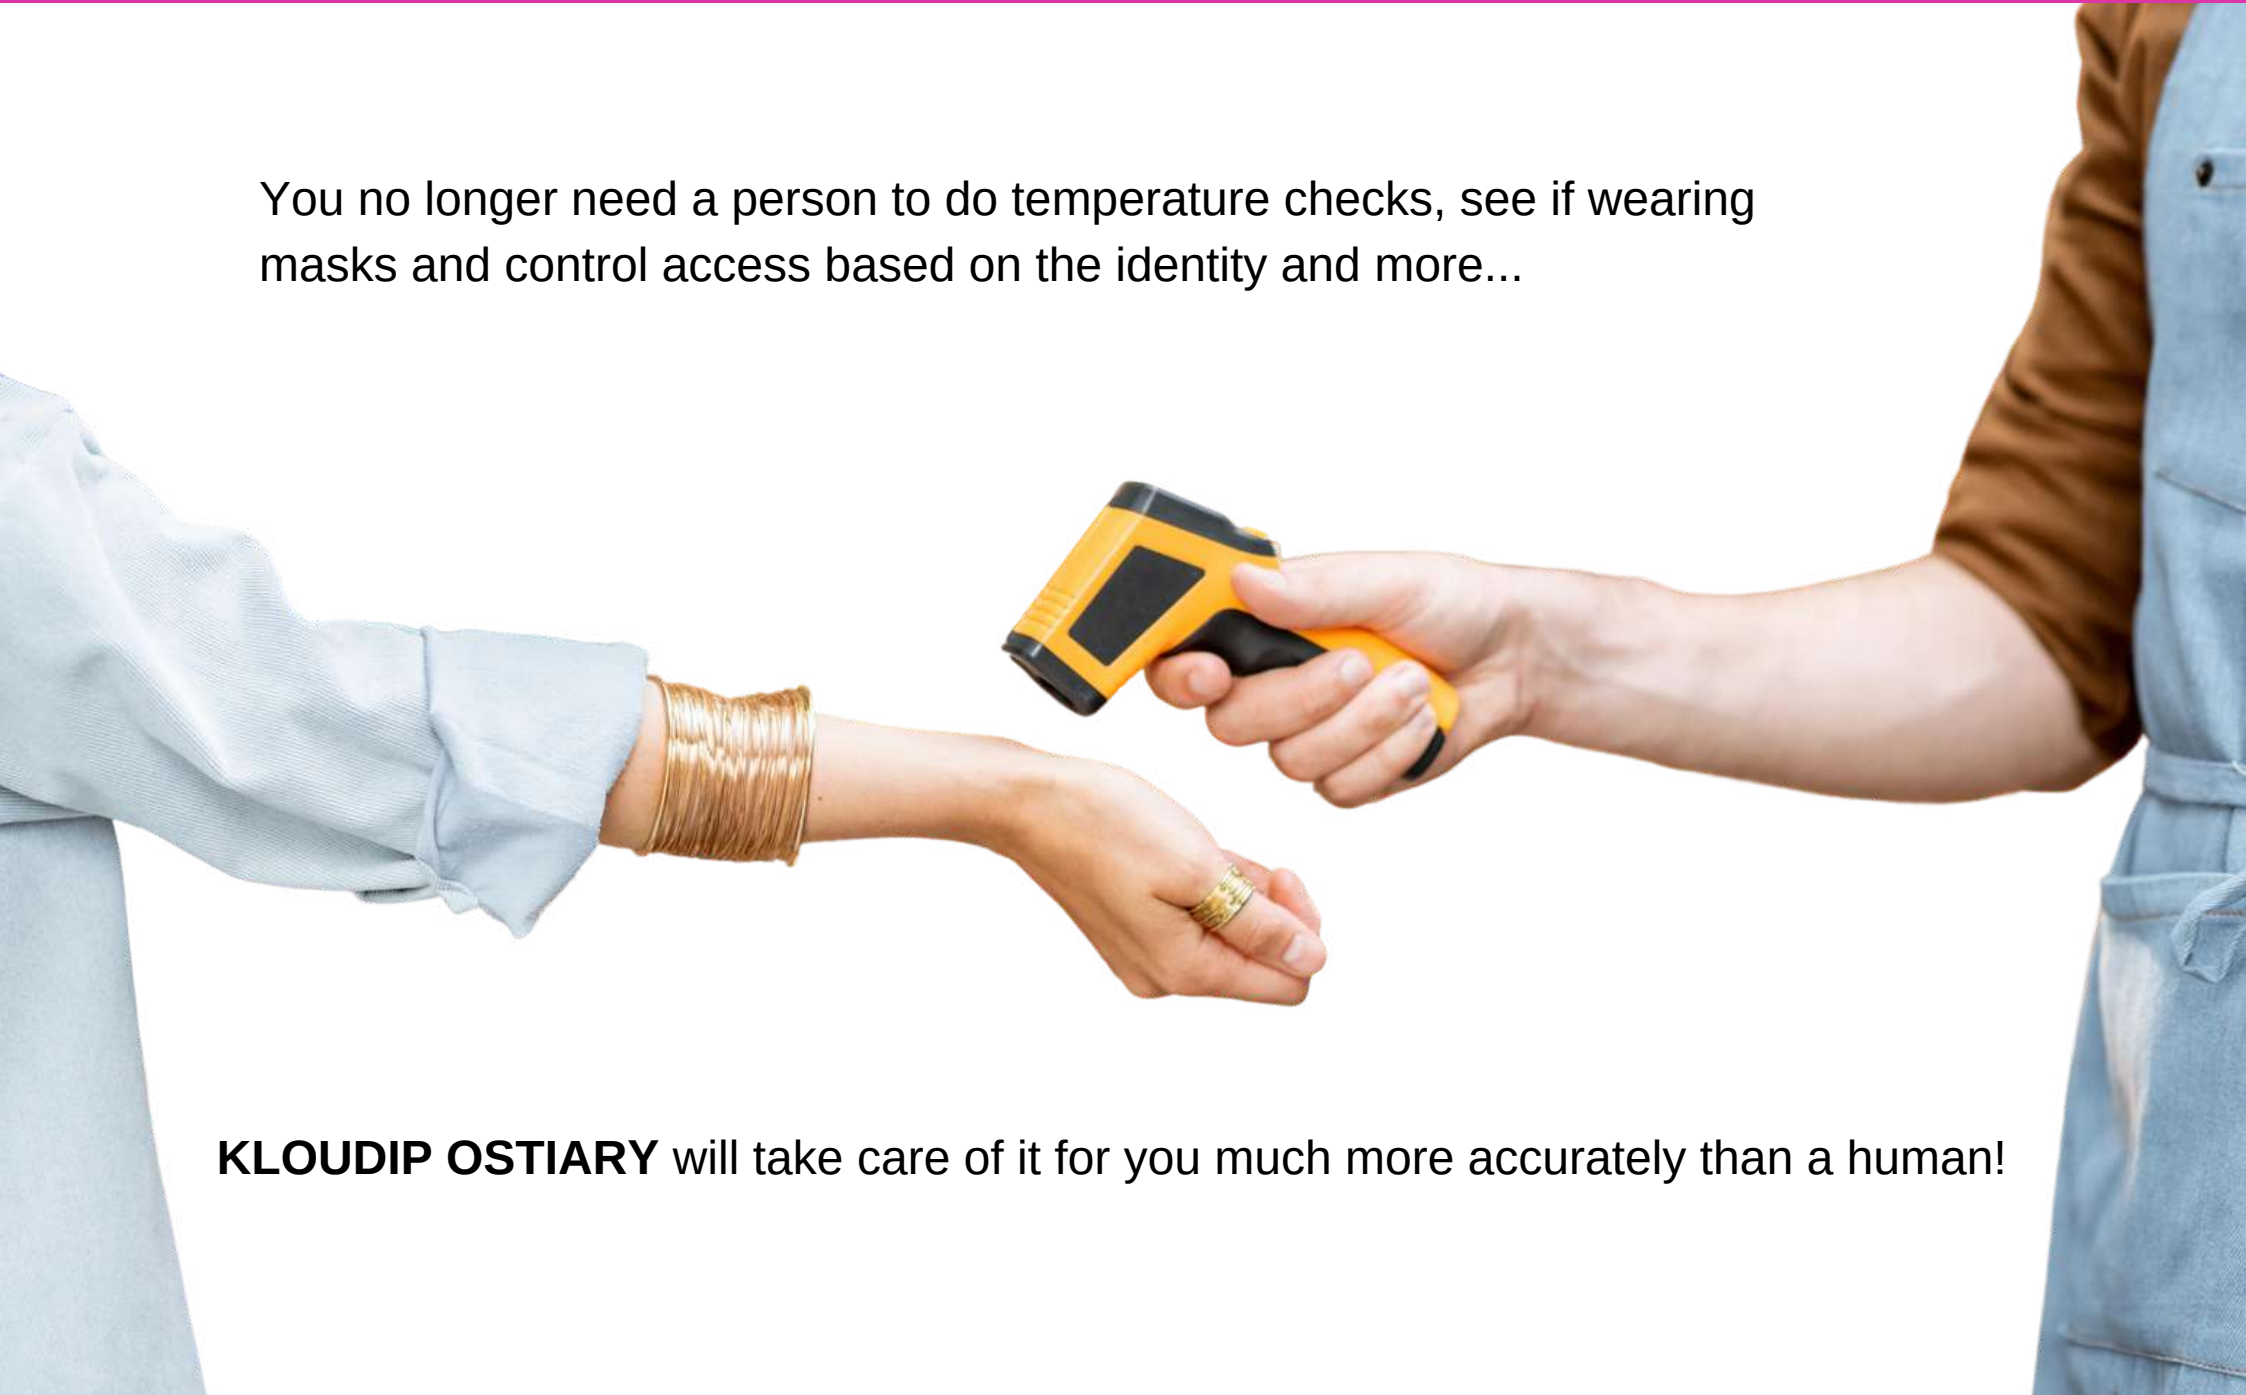

OSTIARY

WE GOT YOUR ENTRANCE COVERED

You no longer need a person to do temperature checks, see if wearing masks and control access based on the identity and more...

KLOUDIP OSTIARY will take care of it for you much more accurately than a human!

OSTIARY FOOTPRINT ON OUR SOLUTION MIX

KLOUDSKY®

HARDWARE

Key Benefits

- High speed thermal camera to capture temperature even when several people approach at once.
- Contactless face detection technology for identification for attendance recording and access control.
- Face detection capability when wearing mask.
- Detect and warn when not wearing a mask.
- Contactless and fool-proof attendance recording.
- Capability to cluster multiple units and coordinate access.
- Remote monitoring and reporting capability via KLOUDIP FiOS telematics platform.
- Detailed record of individual temperatures, time, if they were wearing a mask and more.
- Capability to take action centrally and instantly when violate policy.

No more risk of dependancy on a security guards decision for your safety...

SYSTEM FUNCTIONALITY

A perfect tool for business data analysis and visualization - Synchronize all data to a central point for accurate and timely decision making with absolutely no room for human error. KLOUDIP Telematics platform will make available the vital data at your finger tips.

ALL-IN-ONE SOLUTION

- Detects if not wearing a mask.
- Checks body temperature at 1m distance.
- Contactless attendance recording.
- High-speed data capture.
- Identifies person while wearing a mask.
- High-speed reading when person pass by.
- Access control feed.
- Data available via KLOUDIP Telematics platform.