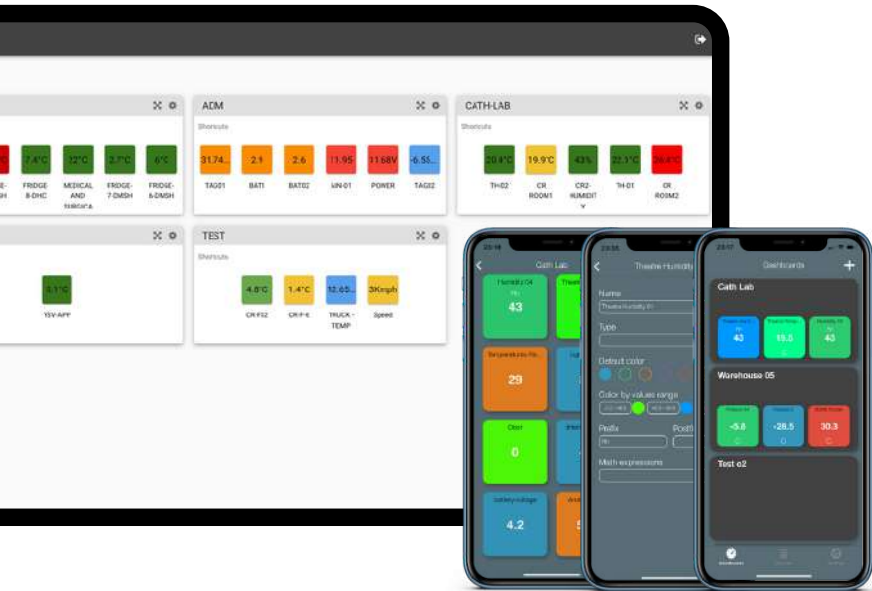

OSTIARY FOOTPRINT ON OUR SOLUTION MIX

KLOUDSKY®

HARDWARE

Key Benefits

- High speed thermal camera to capture temperature even when several people approach at once.
- Contactless face detection technology for identification for attendance recording and access control.
- Face detection capability when wearing mask.
- Detect and warn when not wearing a mask.
- Contactless and fool-proof attendance recording.
- Capability to cluster multiple units and coordinate access.
- Remote monitoring and reporting capability via KLOUDIP FiOS telematics platform.
- Detailed record of individual temperatures, time, if they were wearing a mask and more.
- Capability to take action centrally and instantly when violate policy.

No more risk of dependancy on a security guards decision for your safety...

SYSTEM FUNCTIONALITY

A perfect tool for business data analysis and visualization - Synchronize all data to a central point for accurate and timely decision making with absolutely no room for human error. KLOUDIP Telematics platform will make available the vital data at your finger tips.

ALL-IN-ONE SOLUTION

- Detects if not wearing a mask.
- Checks body temperature at 1m distance.
- Contactless attendance recording.
- High-speed data capture.
- Identifies person while wearing a mask.
- High-speed reading when person pass by.
- Access control feed.
- Data available via KLOUDIP Telematics platform.

All-In-One Solution - OSTIARY unlike many other conventional solutions is a single contactless fool proof interface. As a result data are available to access instantly from anywhere and interfaces are synchronized when multiple units are deployed in order to precisely manage access.